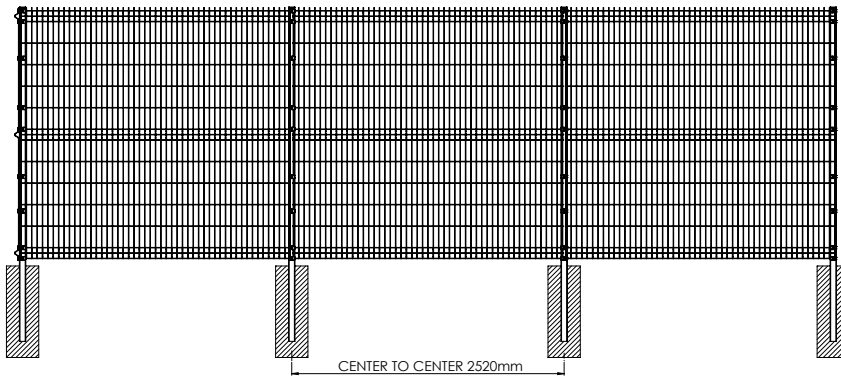

VM III V-FENCE

V-FENCE VM III

The fence system VM III offers an excellent price/quality ratio and can be used for a wide range of applications. The SHS post profiles are easy to install by digging or ramming. With our approved clipping system, inserts and (security) bolts it's a strong and efficient solution.

DETAIL ASSEMBLY
CORNER POST

DETAIL ASSEMBLY
INTERMEDIATE POST

DETAIL ASSEMBLY
END/START POST

Height	Posts	Length	C to C	Clips
830	60x60x2	1400	2520	3
1030	60x60x2	1600	2520	3
1230	60x60x2	1800	2520	3
1430	60x60x2	2000	2520	4
1530	60x60x2	2200	2520	4
1730	60x60x2	2400	2520	7
1930	60x60x2	2600	2520	8
2030	60x60x2	2600	2520	8
2330	60x60x2	3000	2520	9
2430	60x60x2	3000	2520	9

* all sizes are in millimeters

SECURITY LEVEL 5

APPLICATIONS

- Schools
- Housing
- Public places
- Light industry