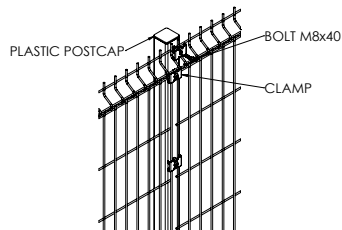

VM III V-FENCE

V-FENCE VM III

The fence system VM III offers an excellent price/quality ratio and can be used for a wide range of applications. The SHS post profiles are easy to install by digging or ramming. With our approved clipping system, inserts and (security) bolts it's a strong and efficient solution.

DETAIL ASSEMBLY
CORNER POST

DETAIL ASSEMBLY
INTERMEDIATE POST

DETAIL ASSEMBLY
END/START POST

Height	Posts	Length	C to C	Clips
830	60x60x2	1400	2520	3
1030	60x60x2	1600	2520	3
1230	60x60x2	1800	2520	3
1430	60x60x2	2000	2520	4
1530	60x60x2	2200	2520	4
1730	60x60x2	2400	2520	7
1930	60x60x2	2600	2520	8
2030	60x60x2	2600	2520	8
2330	60x60x2	3000	2520	9
2430	60x60x2	3000	2520	9

* all sizes are in millimeters

SECURITY LEVEL 5

APPLICATIONS

- Schools
- Housing
- Public places
- Light industry