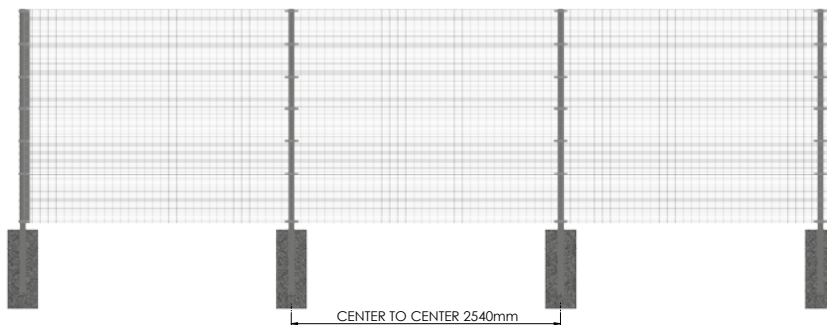

VM III SECUFENCE DUO

SECUFENCE DUO VM III

The fence system VM III is a very easy assembly and exceptional security solution. The special U-brackets system with carriage bolts, (shear)nuts and a small mounting plate makes installation very easy and flexible.

DETAIL ASSEMBLY
CORNER POST

DETAIL ASSEMBLY
INTERMEDIATE POST

DETAIL ASSEMBLY
END/START POST

Height	Posts	Length	C to C	U-BRACKETS
2000	60x60x2	2600	2540	6
2400	60x60x2	3000	2540	8
3000	80x60x3	3800	2540	10
3600	80x60x3	4400	2540	12
4000	120x60x3	5000	2540	13
4700	on request	-	2540	16
5000	on request	-	2540	17
6000	on request	-	2540	20

* all sizes are in millimeters

SECURITY LEVEL 8

APPLICATIONS

- Schools
- Public places
- Heavy industry
- Prisons
- Infrastructure