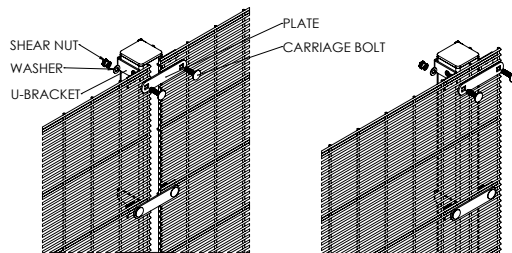

VM III SECUFENCE DUO

SECUFENCE DUO VM III

The fence system VM III is a very easy assembly and exceptional security solution. The special U-brackets system with carriage bolts, (shear)nuts and a small mounting plate makes installation very easy and flexible.

DETAIL ASSEMBLY
CORNER POST

DETAIL ASSEMBLY
INTERMEDIATE POST

DETAIL ASSEMBLY
END/START POST

Height	Posts	Length	C to C	U-BRACKETS
2000	60x60x2	2600	2540	6
2400	60x60x2	3000	2540	8
3000	80x60x3	3800	2540	10
3600	80x60x3	4400	2540	12
4000	120x60x3	5000	2540	13
4700	on request	-	2540	16
5000	on request	-	2540	17
6000	on request	-	2540	20

* all sizes are in millimeters

SECURITY LEVEL 8

APPLICATIONS

- Schools
- Public places
- Heavy industry
- Prisons
- Infrastructure