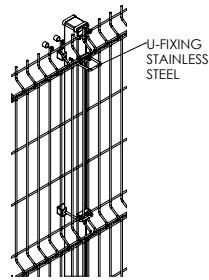

VM II V-FENCE

V-FENCE VM II

The fence system VM II offers an excellent price/quality ratio and can be used for a wide range of applications. The RHS post profiles are easy to install by digging or ramming. With our approved U-bracket system it is a strong and efficient solution.

DETAIL ASSEMBLY
CORNER POST

DETAIL ASSEMBLY
INTERMEDIATE POST

DETAIL ASSEMBLY
END/START POST

Height	Posts	Length	C to C	U-BRACKETS
830	60x40x2	1400	2520	2
1030	60x40x2	1600	2520	2
1230	60x40x2	1800	2520	2
1430	60x40x2	2000	2520	3
1530	60x40x2	2200	2520	3
1730	60x40x2	2400	2520	3
1930	60x40x2	2600	2520	3
2030	60x40x2	2600	2520	4
2330	60x40x2	3000	2520	4
2430	60x40x2	3000	2520	4

* all sizes are in millimeters

SECURITY LEVEL 5

APPLICATIONS

- Schools
- Housing
- Public places
- Light industry