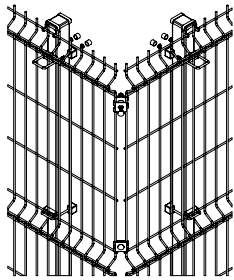

VM II V-FENCE

V-FENCE VM II

The fence system VM II offers an excellent price/quality ratio and can be used for a wide range of applications. The RHS post profiles are easy to install by digging or ramming. With our approved U-bracket system it is a strong and efficient solution.

DETAIL ASSEMBLY
CORNER POST

DETAIL ASSEMBLY
INTERMEDIATE POST

DETAIL ASSEMBLY
END/START POST

Height	Posts	Length	C to C	U-BRACKETS
830	60x40x2	1400	2520	2
1030	60x40x2	1600	2520	2
1230	60x40x2	1800	2520	2
1430	60x40x2	2000	2520	3
1530	60x40x2	2200	2520	3
1730	60x40x2	2400	2520	3
1930	60x40x2	2600	2520	3
2030	60x40x2	2600	2520	4
2330	60x40x2	3000	2520	4
2430	60x40x2	3000	2520	4

* all sizes are in millimeters

SECURITY LEVEL 5

APPLICATIONS

- Schools
- Housing
- Public places
- Light industry