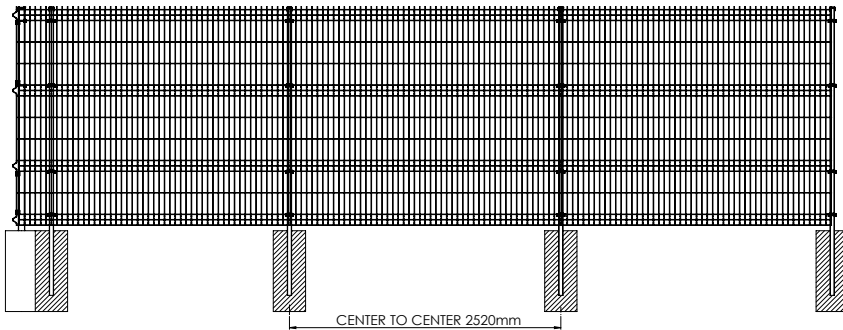

VM II V-FENCE

V-FENCE VM II

The fence system VM II offers an excellent price/quality ratio and can be used for a wide range of applications. The RHS post profiles are easy to install by digging or ramming. With our approved U-bracket system it is a strong and efficient solution.

DETAIL ASSEMBLY
CORNER POST

DETAIL ASSEMBLY
INTERMEDIATE POST

DETAIL ASSEMBLY
END/START POST

Height	Posts	Length	C to C	U-BRACKETS
830	60x40x2	1400	2520	2
1030	60x40x2	1600	2520	2
1230	60x40x2	1800	2520	2
1430	60x40x2	2000	2520	3
1530	60x40x2	2200	2520	3
1730	60x40x2	2400	2520	3
1930	60x40x2	2600	2520	3
2030	60x40x2	2600	2520	4
2330	60x40x2	3000	2520	4
2430	60x40x2	3000	2520	4

* all sizes are in millimeters

SECURITY LEVEL 5

APPLICATIONS

- Schools
- Housing
- Public places
- Light industry