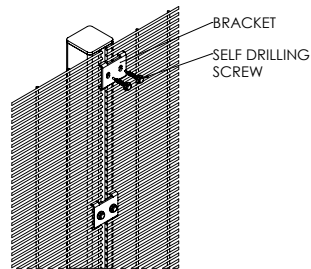

VM II SECUFENCE

SECUFENCE VM II

The fence system VM II is a very easy assembly and exceptional security solution. The special clamp system in combination with 2 self-drilling (security) screws is a good and cost effective solution for installation.

DETAIL ASSEMBLY
CORNER POST

DETAIL ASSEMBLY
INTERMEDIATE POST

DETAIL ASSEMBLY
END/START POST

Height	Posts	Length	C to C	BRACKETS
2000	60x60x2	2600	2540	6
2400	60x60x2	3000	2540	8
3000	80x60x3	3800	2540	10
3600	80x60x3	4400	2540	12
4000	120x60x3	5000	2540	13
4700	on request	-	2540	16
5000	on request	-	2540	17
6000	on request	-	2540	20

* all sizes are in millimeters

SECURITY LEVEL 7

APPLICATIONS

- Schools
- Public places
- Heavy industry
- Prisons
- Infrastructure
- Landmarks