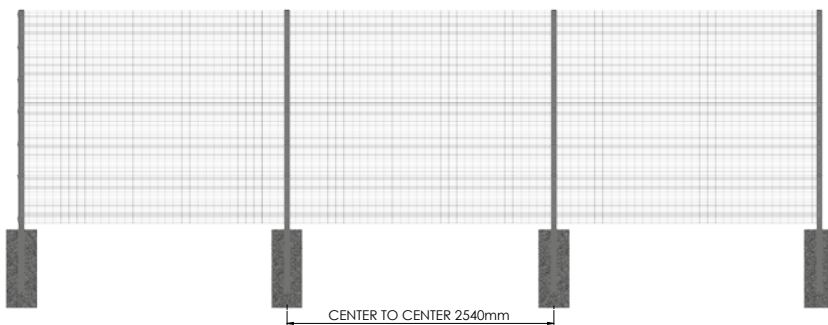

VM II SECUFENCE

SECUFENCE VM II

The fence system VM II is a very easy assembly and exceptional security solution. The special clamp system in combination with 2 self-drilling (security) screws is a good and cost effective solution for installation.

DETAIL ASSEMBLY
CORNER POST

DETAIL ASSEMBLY
INTERMEDIATE POST

DETAIL ASSEMBLY
END/START POST

Height	Posts	Length	C to C	BRACKETS
2000	60x60x2	2600	2540	6
2400	60x60x2	3000	2540	8
3000	80x60x3	3800	2540	10
3600	80x60x3	4400	2540	12
4000	120x60x3	5000	2540	13
4700	on request	-	2540	16
5000	on request	-	2540	17
6000	on request	-	2540	20