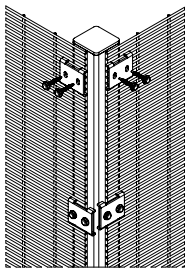

VM II SECUFENCE

SECUFENCE VM II

The fence system VM II is a very easy assembly and exceptional security solution. The special clamp system in combination with 2 self-drilling (security) screws is a good and cost effective solution for installation.

DETAIL ASSEMBLY
CORNER POST

DETAIL ASSEMBLY
INTERMEDIATE POST

DETAIL ASSEMBLY
END/START POST

Height	Posts	Length	C to C	BRACKETS
2000	60x60x2	2600	2540	6
2400	60x60x2	3000	2540	8
3000	80x60x3	3800	2540	10
3600	80x60x3	4400	2540	12
4000	120x60x3	5000	2540	13
4700	on request	-	2540	16
5000	on request	-	2540	17
6000	on request	-	2540	20

* all sizes are in millimeters

SECURITY LEVEL 7

APPLICATIONS

- Schools
- Public places
- Heavy industry
- Prisons
- Infrastructure
- Landmarks