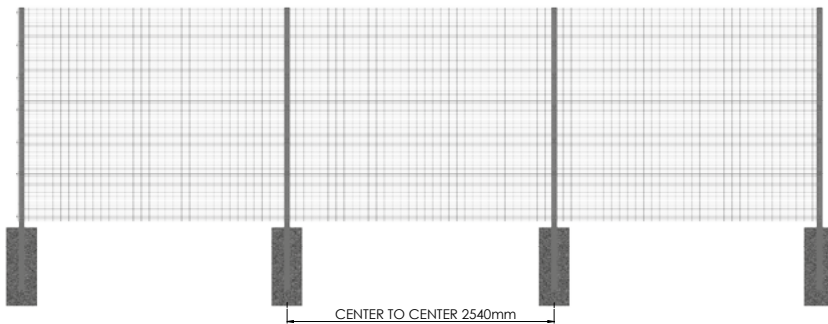

VM II SECUFENCE DUO

SECUFENCE DUO VM II

The fence system VM II is a very easy assembly and exceptional security solution. The special clamp system in combination with 2 self-drilling (security) screws is a good and cost effective solution for installation.

DETAIL ASSEMBLY
CORNER POST

DETAIL ASSEMBLY
INTERMEDIATE POST

DETAIL ASSEMBLY
END/START POST

Height	Posts	Length	C to C	BRACKETS
2000	60x60x2	2600	2540	6
2400	60x60x2	3000	2540	8
3000	80x60x3	3800	2540	10
3600	80x60x3	4400	2540	12
4000	120x60x3	5000	2540	13
4700	on request	-	2540	16
5000	on request	-	2540	17
6000	on request	-	2540	20

* all sizes are in millimeters

SECURITY LEVEL 8

APPLICATIONS

- Schools
- Public places
- Heavy industry
- Prisons
- Infrastructure