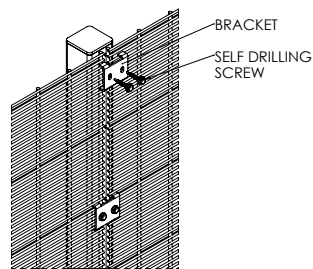

VM II SECUFENCE DUO

SECUFENCE DUO VM II

The fence system VM II is a very easy assembly and exceptional security solution. The special clamp system in combination with 2 self-drilling (security) screws is a good and cost effective solution for installation.

DETAIL ASSEMBLY
CORNER POST

DETAIL ASSEMBLY
INTERMEDIATE POST

DETAIL ASSEMBLY
END/START POST

Height	Posts	Length	C to C	BRACKETS
2000	60x60x2	2600	2540	6
2400	60x60x2	3000	2540	8
3000	80x60x3	3800	2540	10
3600	80x60x3	4400	2540	12
4000	120x60x3	5000	2540	13
4700	on request	-	2540	16
5000	on request	-	2540	17
6000	on request	-	2540	20

* all sizes are in millimeters

SECURITY LEVEL 8

APPLICATIONS

- Schools
- Public places
- Heavy industry
- Prisons
- Infrastructure