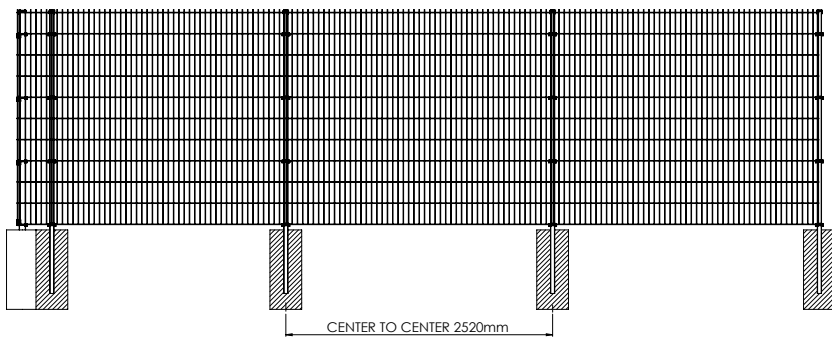

## DUOFENCE VM II

The fence system VM II offers an excellent price/quality ratio and can be used for a wide range of applications. The RHS post profiles are very easy to install by digging or ramming. With our approved U-bracket system it's a very strong and cost efficient solution.

DETAIL ASSEMBLY  
CORNER POST

DETAIL ASSEMBLY  
INTERMEDIATE POST

DETAIL ASSEMBLY  
END/START POST

Height	Posts	Length	C to C	U-BRACKETS
600	60x40x2	1200	2520	2
800	60x40x2	1400	2520	2
1000	60x40x2	1600	2520	2
1200	60x40x2	1800	2520	3
1430	60x40x2	2000	2520	3
1630	60x40x2	2200	2520	3
1830	60x40x2	2400	2520	3
2030	60x40x2	2600	2520	4
2230	60x40x2	2800	2520	4
2430	60x40x2	3000	2520	4