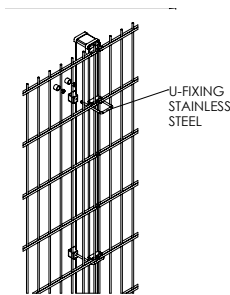

DETAIL ASSEMBLY
INTERMEDIATE POST