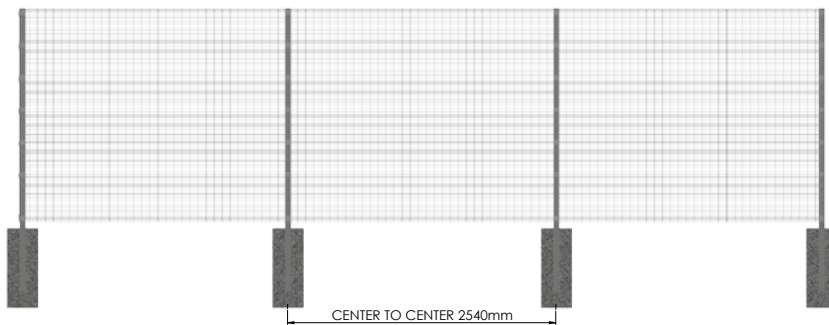

DETAIL ASSEMBLY  
CORNER POST

DETAIL ASSEMBLY  
INTERMEDIATE POST

DETAIL ASSEMBLY  
END/START POST

Height	Posts	Length	C to C	Spider clamps
2000	60x60x2	2600	2540	6
2400	60x60x2	3000	2540	8
3000	80x60x3	3800	2540	10
3600	80x60x3	4400	2540	12
4000	120x60x3	5000	2540	13
4700	on request	-	2540	16
5000	on request	-	2540	17
6000	on request	-	2540	20

\* all sizes are in millimeters