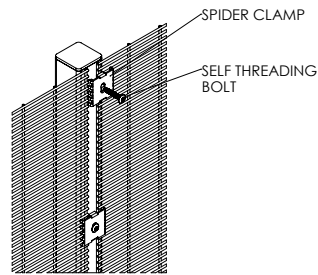

## SECUFENCE VM I

The fence system VM I is a very easy assembly and exceptional security solution. The spider clamp system in combination with special self-threading bolts is a good and cost effective solution for installation.

DETAIL ASSEMBLY  
CORNER POST

DETAIL ASSEMBLY  
INTERMEDIATE POST

DETAIL ASSEMBLY  
END/START POST

Height	Posts	Length	C to C	Spider clamps
2000	60x60x2	2600	2540	6
2400	60x60x2	3000	2540	8
3000	80x60x3	3800	2540	10
3600	80x60x3	4400	2540	12
4000	120x60x3	5000	2540	13
4700	on request	-	2540	16
5000	on request	-	2540	17
6000	on request	-	2540	20