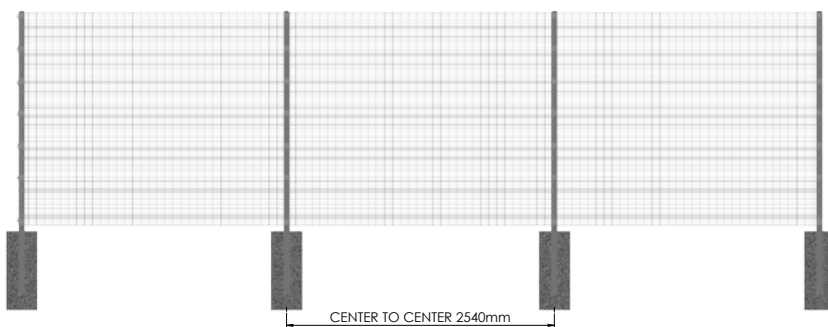

VM I SECUFENCE DUO

SECUFENCE DUO VM I

The fence system VM I is a very easy assembly and exceptional security solution. The spider clamp system in combination with special self-threading bolts is a good and cost effective solution for installation.

DETAIL ASSEMBLY
CORNER POST

DETAIL ASSEMBLY
INTERMEDIATE POST

DETAIL ASSEMBLY
END/START POST

Height	Posts	Length	C to C	Spider clamps
2000	60x60x2	2600	2540	6
2400	60x60x2	3000	2540	8
3000	80x60x3	3800	2540	10
3600	80x60x3	4400	2540	12
4000	120x60x3	5000	2540	13
4700	on request	-	2540	16
5000	on request	-	2540	17
6000	on request	-	2540	20