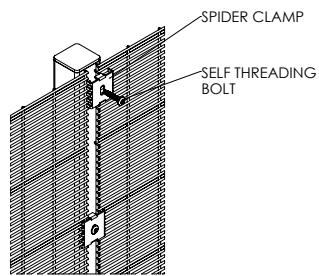

VM I SECUFENCE DUO

SECUFENCE DUO VM I

The fence system VM I is a very easy assembly and exceptional security solution. The spider clamp system in combination with special self-threading bolts is a good and cost effective solution for installation.

DETAIL ASSEMBLY
CORNER POST

DETAIL ASSEMBLY
INTERMEDIATE POST

DETAIL ASSEMBLY
END/START POST

Height	Posts	Length	C to C	Spider clamps
2000	60x60x2	2600	2540	6
2400	60x60x2	3000	2540	8
3000	80x60x3	3800	2540	10
3600	80x60x3	4400	2540	12
4000	120x60x3	5000	2540	13
4700	on request	-	2540	16
5000	on request	-	2540	17
6000	on request	-	2540	20

* all sizes are in millimeters

SECURITY LEVEL 8

APPLICATIONS

- Schools
- Public places
- Heavy industry
- Prisons
- Infrastructure