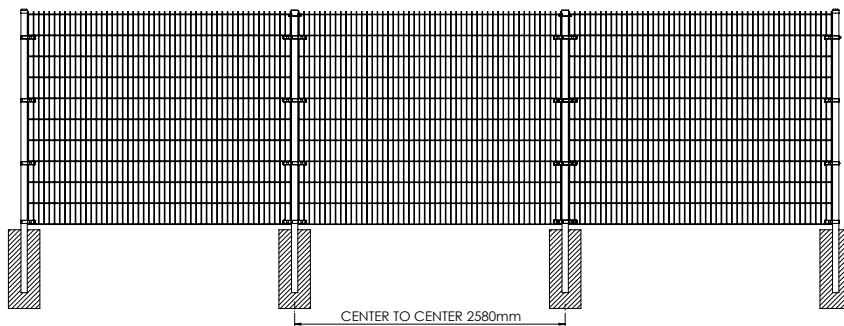

VM I DUOFENCE

DUOFENCE VM I

The fence system VM I offers an excellent price/quality ratio and can be used for a wide range of applications. The round post profiles are very easy to install by digging or ramming. With our approved bracket system together with carriage bolts and (shear) nuts it's an affordable system.

Height	Posts	Length	C to C	Brackets
600	60,3x1,75	1400	2580	2
800	60,3x1,75	1850	2580	2
1000	60,3x1,75	1850	2580	2
1200	60,3x1,75	2050	2580	3
1430	60,3x1,75	2300	2580	3
1630	60,3x1,75	2600	2580	3
1830	60,3x1,75	2600	2580	3
2030	60,3x1,75	2800	2580	4
2230	60,3x1,75	3000	2580	4
2430	60,3x1,75	3300	2580	4

* all sizes are in millimeters

SECURITY LEVEL 6

APPLICATIONS

- Schools
- Housing
- Public places
- Industry
- Sport fields