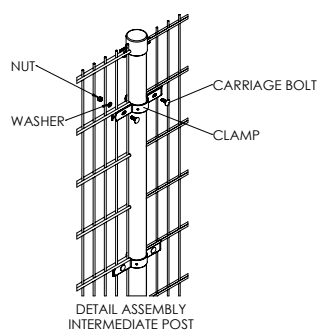

VM I DUOFENCE

DUOFENCE VM I

The fence system VM I offers an excellent price/quality ratio and can be used for a wide range of applications. The round post profiles are very easy to install by digging or ramming. With our approved bracket system together with carriage bolts and (shear) nuts it's an affordable system.

Height	Posts	Length	C to C	Brackets
600	60,3x1,75	1400	2580	2
800	60,3x1,75	1850	2580	2
1000	60,3x1,75	1850	2580	2
1200	60,3x1,75	2050	2580	3
1430	60,3x1,75	2300	2580	3
1630	60,3x1,75	2600	2580	3
1830	60,3x1,75	2600	2580	3
2030	60,3x1,75	2800	2580	4
2230	60,3x1,75	3000	2580	4
2430	60,3x1,75	3300	2580	4

* all sizes are in millimeters

SECURITY LEVEL 6

APPLICATIONS

- Schools
- Housing
- Public places
- Industry
- Sport fields