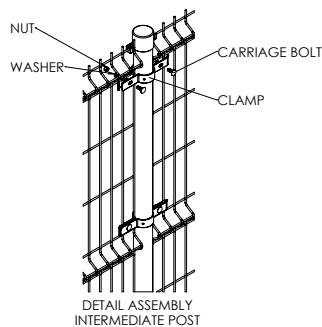

## V-FENCE VM I

The fence system VM I offers an excellent price/quality ratio and can be used for a wide range of applications. The round post profiles are easy to install by digging or ramming. With our approved bracket system together with carriage bolts and (shear) nuts it's an affordable system.

Height	Posts	Length	C to C	Brackets
830	60,3x1,75	1850	2580	2
1030	60,3x1,75	1850	2580	2
1230	60,3x1,75	2050	2580	2
1430	60,3x1,75	2300	2580	3
1530	60,3x1,75	2300	2580	3
1730	60,3x1,75	2600	2580	3
1930	60,3x1,75	2600	2580	3
2030	60,3x1,75	2800	2580	4
2330	60,3x1,75	3300	2580	4
2430	60,3x1,75	3300	2580	4