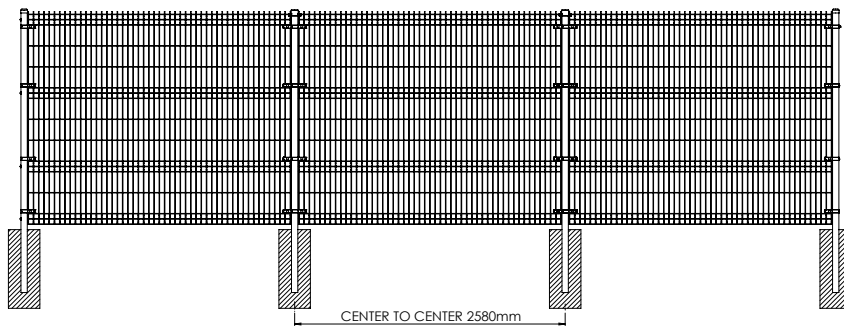

## V-FENCE VM I

The fence system VM I offers an excellent price/quality ratio and can be used for a wide range of applications. The round post profiles are easy to install by digging or ramming. With our approved bracket system together with carriage bolts and (shear) nuts it's an affordable system.

Height	Posts	Length	C to C	Brackets
830	60,3x1,75	1850	2580	2
1030	60,3x1,75	1850	2580	2
1230	60,3x1,75	2050	2580	2
1430	60,3x1,75	2300	2580	3
1530	60,3x1,75	2300	2580	3
1730	60,3x1,75	2600	2580	3
1930	60,3x1,75	2600	2580	3
2030	60,3x1,75	2800	2580	4
2330	60,3x1,75	3300	2580	4
2430	60,3x1,75	3300	2580	4