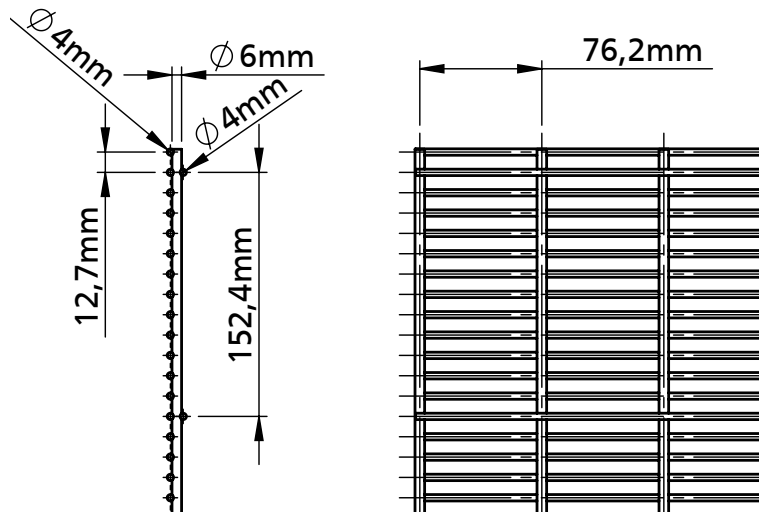

PANELS

SECUFENCE DUO 4/6/4

MESH SIZE 76,2 X 12,7 MM

DIMENSIONS

SURFACE TREATMENTS

- Galvanised wire with polyester powder coating
- Galfan (zinc/alu) wire + polyester powder coating
- Standard colours: RAL 6005, 6009, 7016 & 9005

WEIGHT TABLE

Height	Pre-galve + coated
2000 mm	51,8 kg
2400 mm	63,6 kg
3000 mm	75,3 kg
3600 mm	90,9 kg
4000 mm	102,6 kg
4700 mm	122,1 kg
5000 mm	129,9 kg
6000 mm	153,3 kg

Other dimensions, mesh sizes and colours available upon request.

APPLICATIONS

- Schools
- Public places
- Heavy industry
- Prisons
- Infrastructure
- Borders
- Landmarks

SECURITY LEVEL 9

TECHNICAL SPECIFICATIONS

- Horizontal wires: 2 x \varnothing 4 mm (2 x 8 GA)
(every 152.4 mm an extra double wire added)
- Vertical wires: 1 x \varnothing 6 mm (1 x 4 GA)
- Width: 2.520 mm (8' 3")
- Height: see weight table
- Mesh size: 76.2 x 12.6 mm (3" x .5")