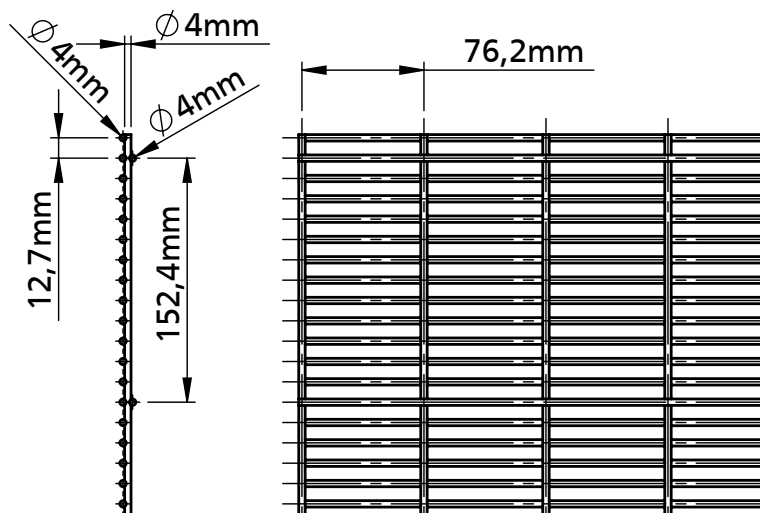

PANELS

SECUFENCE DUO 4/4/4

MESH SIZE 76,2 X 12,7 MM

DIMENSIONS

SURFACE TREATMENTS

- Galvanised wire with polyester powder coating
- Galfan (zinc/alu) wire + polyester powder coating
- Standardcolours: RAL 6005, 6009, 7016 & 9005

WEIGHT TABLE

Height	Pre-galve + coated
2000 mm	44,9 kg
2400 mm	55,0 kg
3000 mm	65,1 kg
3600 mm	78,7 kg
4000 mm	88,8 kg
4700 mm	105,7 kg
5000 mm	112,4 kg
6000 mm	132,7 kg

Other dimensions, mesh sizes and colours available upon request.

APPLICATIONS

- Schools
- Public places
- Heavy industry
- Prisons
- Infrastructure

SECURITY LEVEL 8

TECHNICAL SPECIFICATIONS

- Horizontal wires: 2 x \varnothing 4 mm (2 x 8 GA)
(every 152.4 mm an extra double wire is added)
- Vertical wires: 1 x \varnothing 4 mm (1 x 8 GA)
- Width: 2.518 mm (8' 3")
- Height: see weight table
- Mesh size: 76.2 x 12.6 mm (3" x .5")