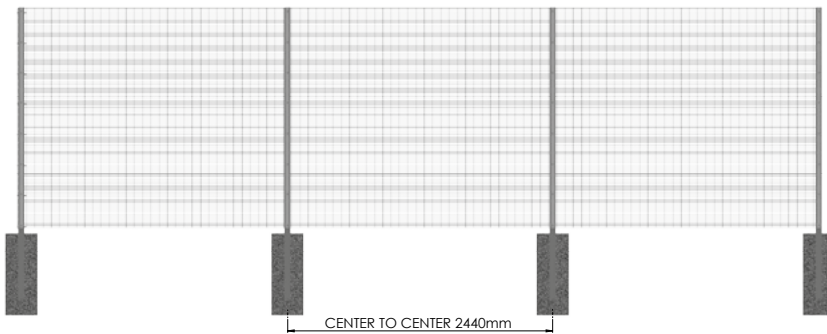

VM V SECUFENCE

SECUFENCE VM V

The SECUFENCE panel is the most economical anti-climb and anti-cut fence panel in the VM program. The small mesh patterns of 76.2x12.7mm in combination with 2x4mm wire ensures a high security standard.

The fence system VM V is a well-known and easy assembly and exceptional security solution. The special VM-cover strip in combination with overlapping panels, long carriage bolts, (shear)nuts makes it a flexible and safe system.

Height	Posts	Length	C to C	COVER STRIP
2000	60x60x2	2600	2440	1
2400	60x60x2	3000	2440	1
3000	80x60x3	3800	2440	1
3600	80x60x3	4400	2440	2
4000	120x60x3	5000	2440	2
4700	on request	-	2440	2
5000	on request	-	2440	2
6000	on request	-	2440	2