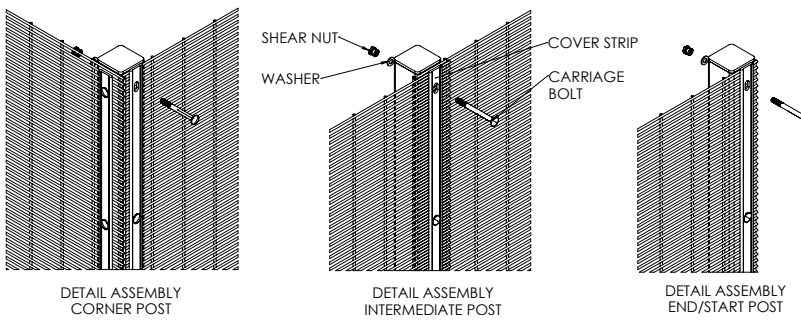

VM V SECUFENCE

SECUFENCE VM V

The SECUFENCE panel is the most economical anti-climb and anti-cut fence panel in the VM program. The small mesh patterns of 76.2x12.7mm in combination with 2x4mm wire ensures a high security standard.

The fence system VM V is a well-known and easy assembly and exceptional security solution. The special VM-cover strip in combination with overlapping panels, long carriage bolts, (shear)nuts makes it a flexible and safe system.

Height	Posts	Length	C to C	COVER STRIP
2000	60x60x2	2600	2440	1
2400	60x60x2	3000	2440	1
3000	80x60x3	3800	2440	1
3600	80x60x3	4400	2440	2
4000	120x60x3	5000	2440	2
4700	on request	-	2440	2
5000	on request	-	2440	2
6000	on request	-	2440	2