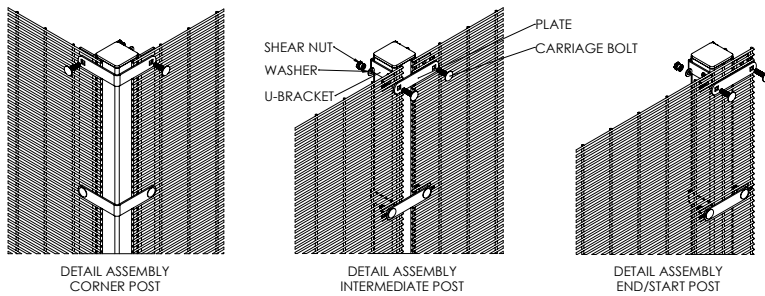

VM III SECUFENCE

SECUFENCE VM III

The SECUFENCE panel is the most economical anti-climb and anti-cut fence panel in the VM program. The small mesh patterns of 76.2x12.7mm in combination with 2x4mm wire ensures a high security standard.

The fence system VM III is a very easy assembly and exceptional security solution. The special U-brackets system with carriage bolts, (shear)nuts and a small mounting plate makes installation very easy and flexible.

Height	Posts	Length	C to C	U-BRACKETS
2000	60x60x2	2600	2540	6
2400	60x60x2	3000	2540	8
3000	80x60x3	3800	2540	10
3600	80x60x3	4400	2540	12
4000	120x60x3	5000	2540	13
4700	on request	-	2540	16
5000	on request	-	2540	17
6000	on request	-	2540	20