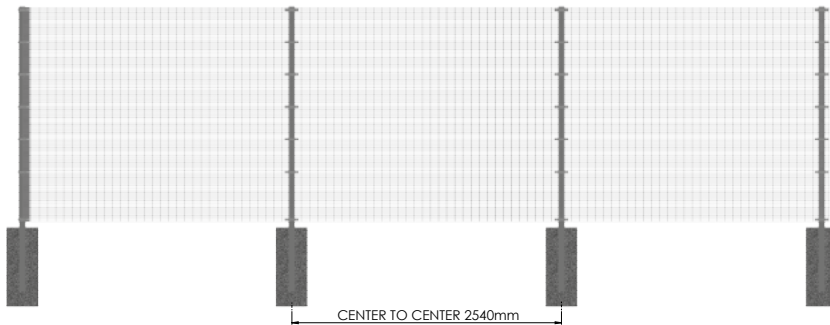

VM III SECUFENCE

SECUFENCE VM III

The SECUFENCE panel is the most economical anti-climb and anti-cut fence panel in the VM program. The small mesh patterns of 76.2x12.7mm in combination with 2x4mm wire ensures a high security standard.

The fence system VM III is a very easy assembly and exceptional security solution. The special U-brackets system with carriage bolts, (shear)nuts and a small mounting plate makes installation very easy and flexible.

Height	Posts	Length	C to C	U-BRACKETS
2000	60x60x2	2600	2540	6
2400	60x60x2	3000	2540	8
3000	80x60x3	3800	2540	10
3600	80x60x3	4400	2540	12
4000	120x60x3	5000	2540	13
4700	on request	-	2540	16
5000	on request	-	2540	17
6000	on request	-	2540	20