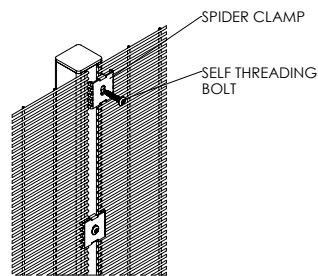

VM I SECUFENCE

SECUFENCE VM I

The SECUFENCE panel is the most economical anti-climb and anti-cut fence panel in the VM program. The small mesh patterns of 76.2x12.7mm in combination with 2x4mm wire ensures a high security standard.

The fence system VM I is a very easy assembly and exceptional security solution. The spider clamp system in combination with special self-threading bolts is a good and cost effective solution for installation.

DETAIL ASSEMBLY
CORNER POST

DETAIL ASSEMBLY
INTERMEDIATE POST

DETAIL ASSEMBLY
END/START POST

Height	Posts	Length	C to C	Spider clamps
2000	60x60x2	2600	2540	6
2400	60x60x2	3000	2540	8
3000	80x60x3	3800	2540	10
3600	80x60x3	4400	2540	12
4000	120x60x3	5000	2540	13
4700	on request	-	2540	16
5000	on request	-	2540	17
6000	on request	-	2540	20

* all sizes are in millimeters

SECURITY LEVEL 7

APPLICATIONS

- Schools
- Public places
- Heavy industry
- Prisons
- Infrastructure
- Landmarks