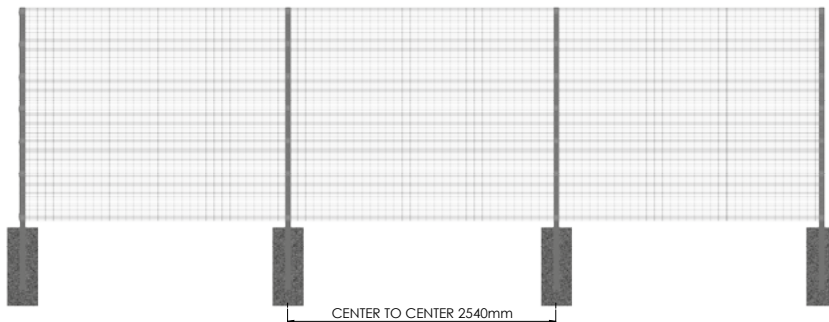

VM I SECUFENCE

SECUFENCE VM I

The SECUFENCE panel is the most economical anti-climb and anti-cut fence panel in the VM program. The small mesh patterns of 76.2x12.7mm in combination with 2x4mm wire ensures a high security standard.

The fence system VM I is a very easy assembly and exceptional security solution. The spider clamp system in combination with special self-threading bolts is a good and cost effective solution for installation.

DETAIL ASSEMBLY
CORNER POST

DETAIL ASSEMBLY
INTERMEDIATE POST

DETAIL ASSEMBLY
END/START POST

Height	Posts	Length	C to C	Spider clamps
2000	60x60x2	2600	2540	6
2400	60x60x2	3000	2540	8
3000	80x60x3	3800	2540	10
3600	80x60x3	4400	2540	12
4000	120x60x3	5000	2540	13
4700	on request	-	2540	16
5000	on request	-	2540	17
6000	on request	-	2540	20