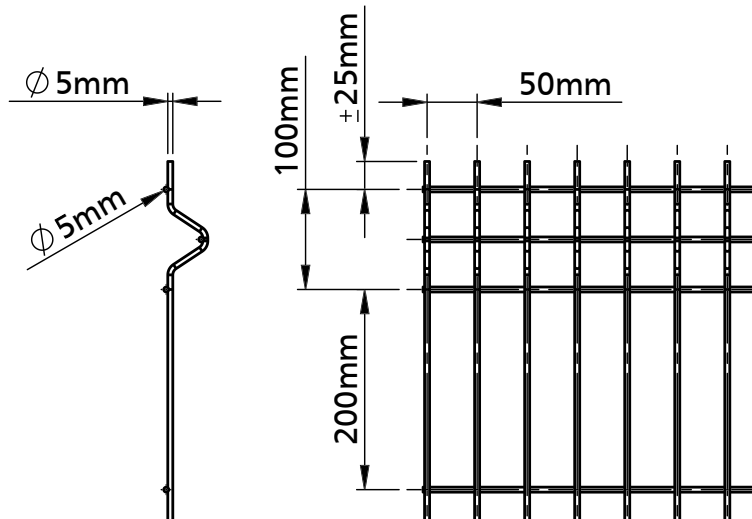

PANELS

V-FENCE

5/5 MM, MESH SIZE 50 X 200 MM

DIMENSIONS

SURFACE TREATMENTS

- Self-colour
- Galvanised wire with polyester powder coating
- Standard colours: RAL 6005, 6009, 7016 & 9005

WEIGHT TABLE

Height	Pre-galve + coated
830 mm	8,7 kg
1030 mm	10,4 kg
1230 mm	12,1 kg
1430 mm	13,8 kg
1530 mm	15,3 kg
1730 mm	17 kg
1930 mm	18,7 kg
2030 mm	20,2 kg
2330 mm	22,5 kg
2430 mm	23,6 kg

Other dimensions, mesh sizes and colours available upon request.

APPLICATIONS

- Schools
- Housing
- Public places
- Light industry

SECURITY LEVEL 5

TECHNICAL SPECIFICATIONS

- Horizontal wires: 1 x $\phi 5\text{ mm}$
- Vertical wires: 1 x $\phi 5\text{ mm}$
- Width: 2.508 mm
- Height: see weight table
- Mesh size: 50 x 200 mm
(in V-section: 50 x 100 mm)