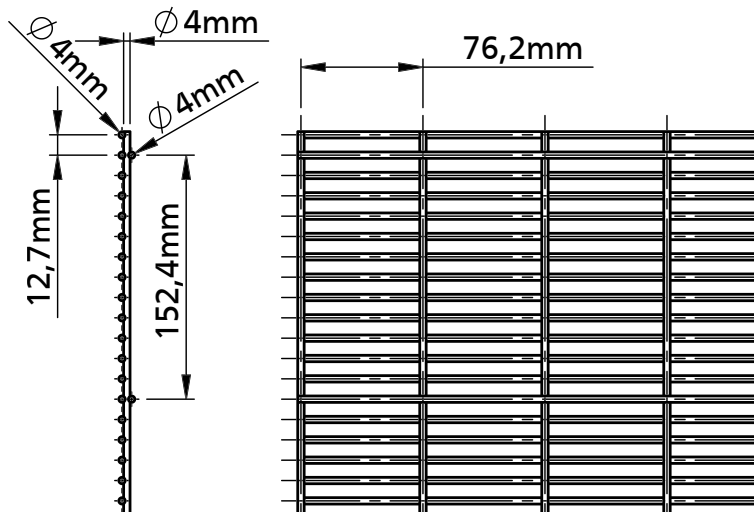

PANELS

SECUFENCE DUO

4/4/4, MESH SIZE 76,2 X 12,7 MM

DIMENSIONS

SURFACE TREATMENTS

- Galvanised wire with polyester powder coating
- Galfan (zinc/alu) wire + polyester powder coating
- Standardcolours: RAL 6005, 6009, 7016 & 9005

WEIGHT TABLE

Height	Pre-galve + coated
2000 mm	44,9 kg
2400 mm	55,0 kg
3000 mm	65,1 kg
3600 mm	78,7 kg
4000 mm	88,8 kg
4700 mm	105,7 kg
5000 mm	112,4 kg
6000 mm	132,7 kg

Other dimensions, mesh sizes and colours available upon request.

APPLICATIONS

- Schools
- Public places
- Heavy industry
- Prisons
- Infrastructure

SECURITY LEVEL 8

TECHNICAL SPECIFICATIONS

- Horizontal wires: 2 x \varnothing 4 mm (with every 152.4 mm an extra double wire is added)
- Vertical wires: 1 x \varnothing 4 mm
- Width: 2.520 mm
- Height: see weight table
- Mesh size: 76.2 x 12.6 mm