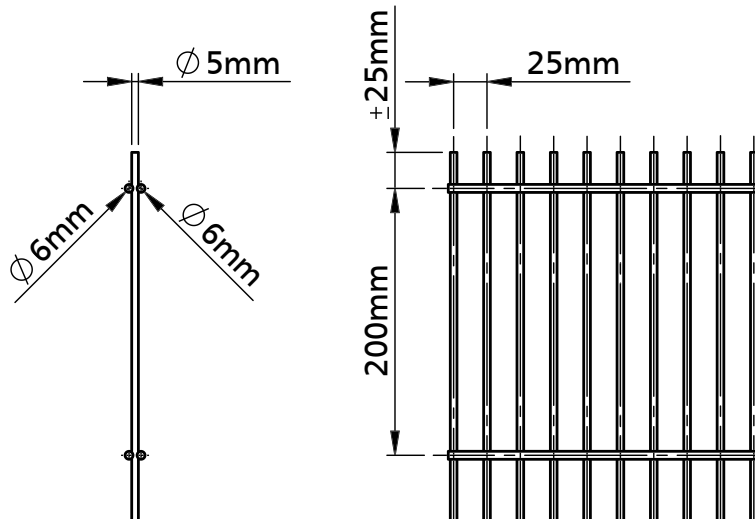

# DUOFENCE

6/5/6, MESH SIZE 25 X 200 MM

### DIMENSIONS

### WEIGHT TABLE

Height	Pre-galve + coated	HDG	HDG + coated
1030 mm	19,9 kg	20,7 kg	21,3 kg
2030 mm	38,4 kg	39,9 kg	41,1 kg

Other dimensions, mesh sizes and colours available upon request.

### TECHNICAL SPECIFICATIONS

- Horizontal wires: 2 x  $\varnothing 6\text{ mm}$
- Vertical wires: 1 x  $\varnothing 5\text{ mm}$
- Width: 2.508 mm
- Height: see weight table
- Mesh size: 25 x 200 mm